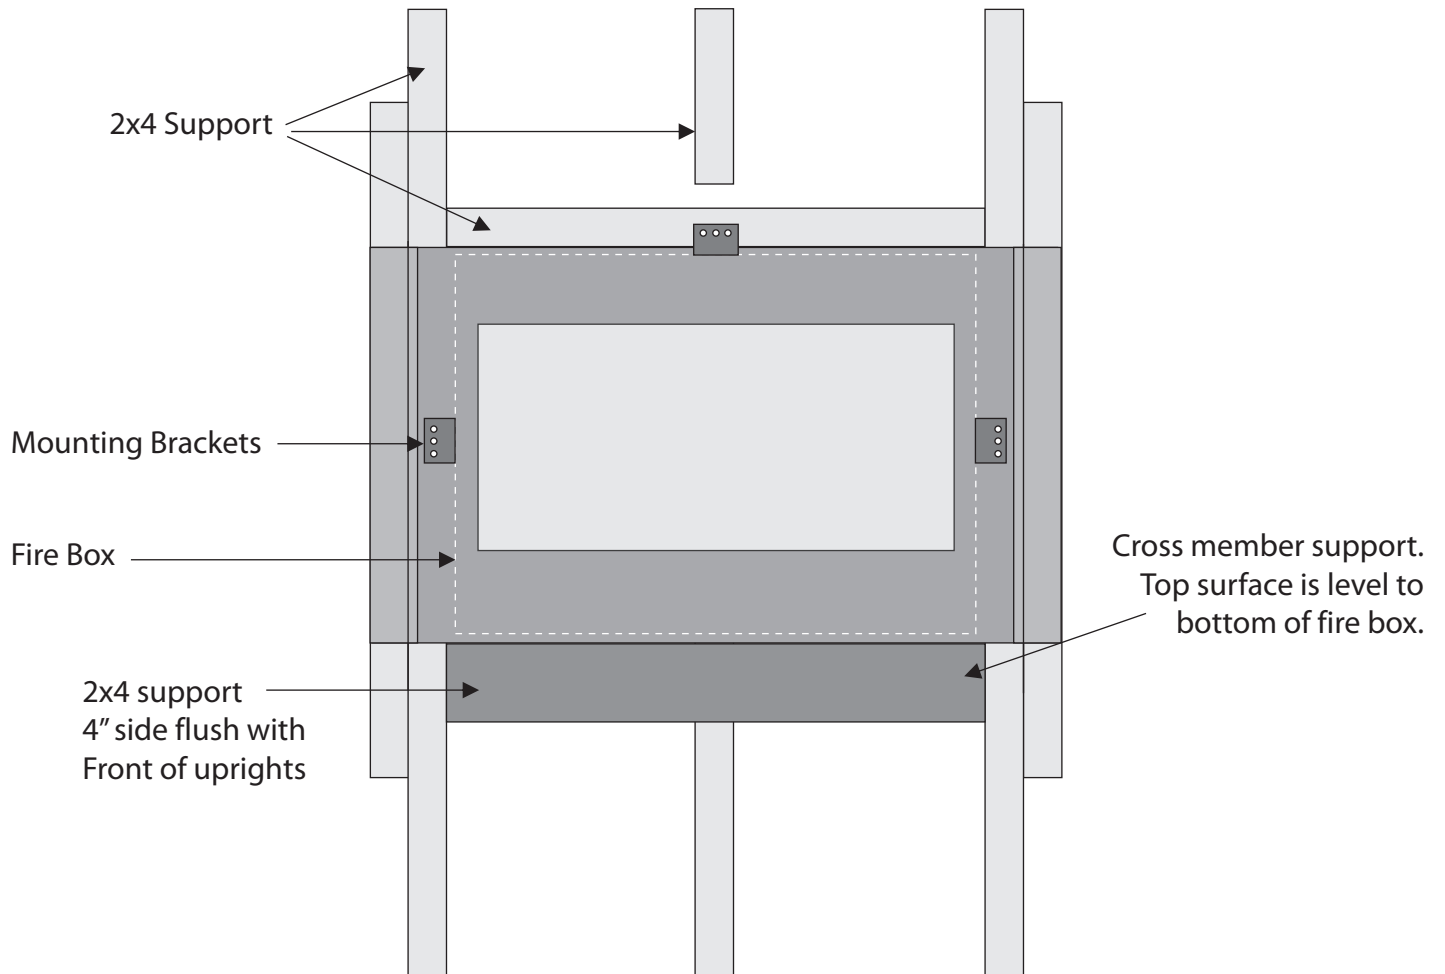

BLT-IN-5124, BLT-IN-58, BLT-IN-62

GREY AREA:

Drywall opening

40" x 17"

Bottom even with cross member

NOTE:

1. Uprights have 16" centres
2. In-wall space depth minimum of 4 1/2"