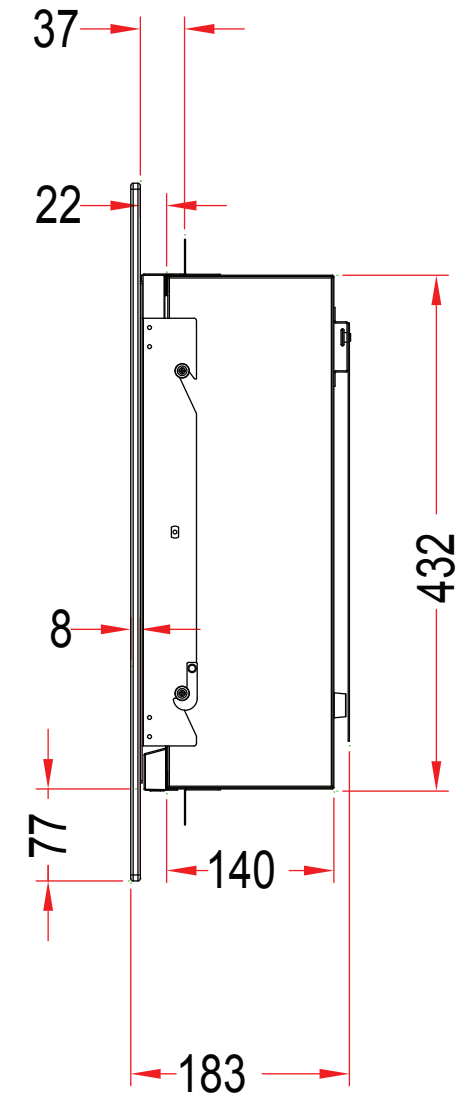

TECHNICAL SPECIFICATIONS	
VOLTS	120
AMPS	11.7
WATTS	1400
HEATER	HIGH 1350 watts
	LOW 675 watts
NO HEATER	11 watts
SMALL MOTOR	4 watts
BLOWER MOTOR	14.5 watts
HEIGHT, WIDTH, DEPTH	17 x 43 x 5 1/2"
GLASS VIEWING OPENING	39 1/2" x 9 3/16"
GLASS SIZE	51" x 23"
SHIPPING SIZE	55 x 10 3/8 x 27 1/2
SHIPPING WEIGHT	72lbs
UNIT	
GLASS FRONT	Included
PLUG LOCATION	Right Side
CORD LENGTH	75"
APPROX. HEATING AREA	400 sqf

Amantii

SERIES	MODEL		REV
WM-BI	WM-BI-43-5123-BLKGLS		1
SCALE 1" = 1'-0"	DATE: 07/01/12	SHEET 1 OF 1	

TECHNICAL SPECIFICATIONS		
VOLTS	120	
AMPS	11.7	
WATTS	1400	
HEATER	HIGH	1350 watts
	LOW	675 watts
NO HEATER SMALL MOTOR BLOWER MOTOR		11 watts
		4 watts
		14.5 watts
HEIGHT, WIDTH, DEPTH	43.2 x 109.2 x 14 cm	
GLASS VIEWING OPENING	100.3 x 23.4 cm	
GLASS SIZE	129.5 x 58.4 cm	
SHIPPING SIZE	139.5 x 26.5 x 70 cm	
SHIPPING WEIGHT	32.5 kg	
UNIT GLASS FRONT		Included
PLUG LOCATION	Right Side	
CORD LENGTH	190 cm	
APPROX. HEATING AREA	37 sqm	

SERIES	MODEL		REV
WM-BI	WM-BI-43-5123-BLKGLS		1
SCALE 1:12	DATE: 07/01/12	SHEET 1 OF 1	