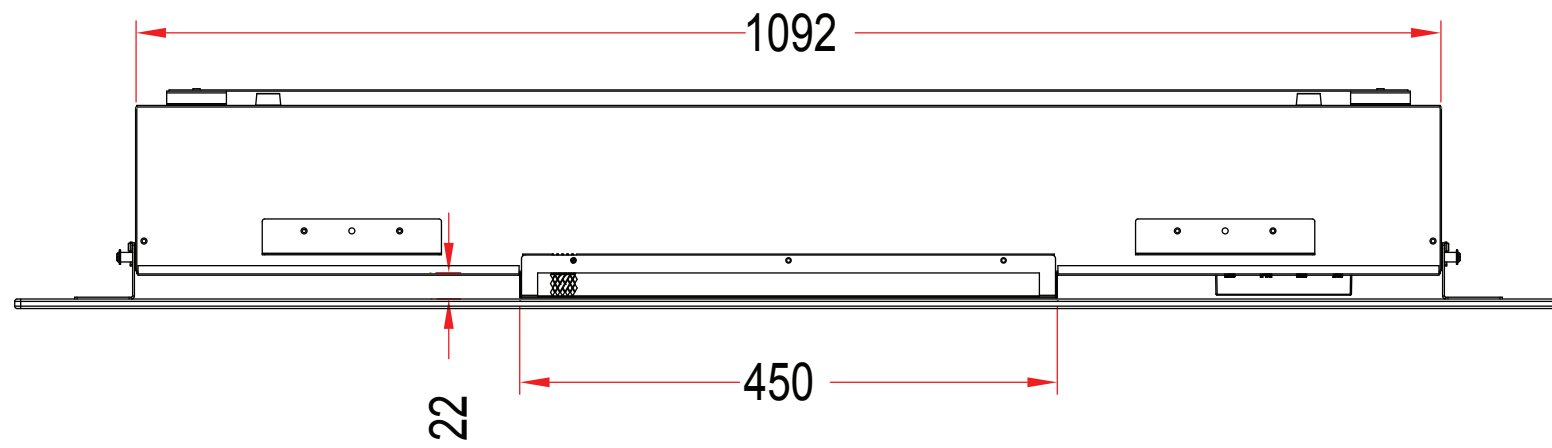

TECHNICAL SPECIFICATIONS	
VOLTS	120
AMPS	11.7
WATTS	1400
HEATER	HIGH 1350 watts
	LOW 675 watts
NO HEATER	11 watts
SMALL MOTOR	4 watts
BLOWER MOTOR	14.5 watts
HEIGHT, WIDTH, DEPTH	17 x 43 x 5 1/2"
GLASS VIEWING OPENING	39 1/2" x 9 3/16"
GLASS SIZE	51" x 23"
SHIPPING SIZE	55 x 10 3/8 x 27 1/2
SHIPPING WEIGHT	72lbs
UNIT	
GLASS FRONT	Included
PLUG LOCATION	Right Side
CORD LENGTH	75"
APPROX. HEATING AREA	400 sqf

Amantii

SERIES	MODEL		REV
WM-BI	WM-BI-43-5123-BLKGLS		1
SCALE 1" = 1'-0"	DATE: 07/01/12	SHEET 1 OF 1	

TECHNICAL SPECIFICATIONS		
VOLTS	120	
AMPS	11.7	
WATTS	1400	
HEATER	HIGH	1350 watts
	LOW	675 watts
NO HEATER SMALL MOTOR BLOWER MOTOR		11 watts
		4 watts
		14.5 watts
HEIGHT, WIDTH, DEPTH	43.2 x 109.2 x 14 cm	
GLASS VIEWING OPENING	100.3 x 23.4 cm	
GLASS SIZE	129.5 x 58.4 cm	
SHIPPING SIZE	139.5 x 26.5 x 70 cm	
SHIPPING WEIGHT	32.5 kg	
UNIT GLASS FRONT		Included
PLUG LOCATION	Right Side	
CORD LENGTH	190 cm	
APPROX. HEATING AREA	37 sqm	

SERIES	MODEL		REV
WM-BI	WM-BI-43-5123-BLKGLS		1
SCALE 1:12	DATE: 07/01/12	SHEET 1 OF 1	