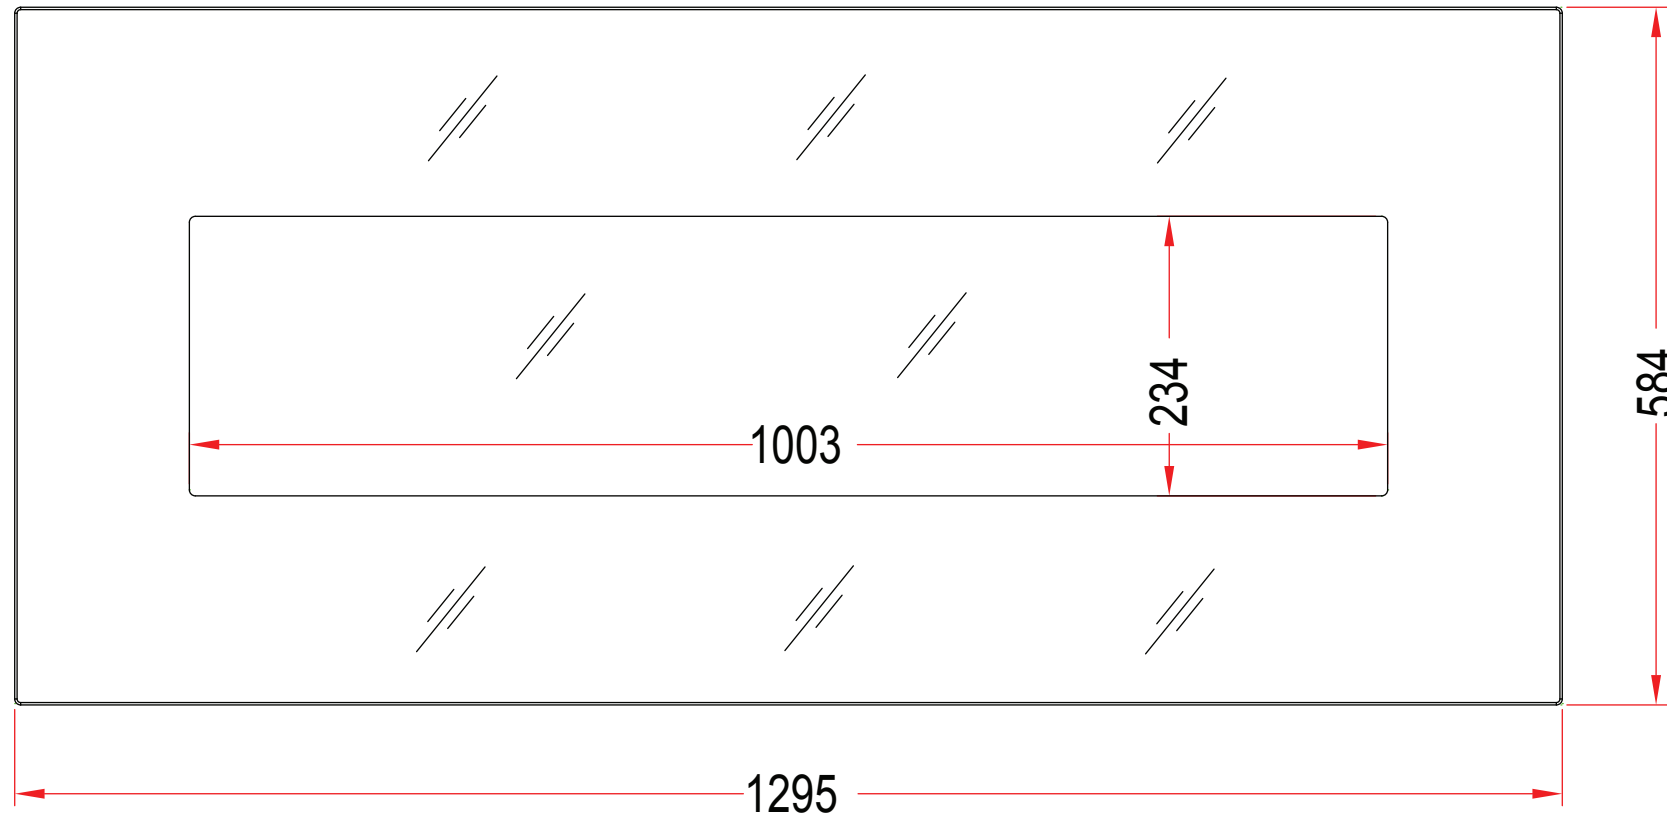

TECHNICAL SPECIFICATIONS	
VOLTS	120
AMPS	11.7
WATTS	1400
HEATER	HIGH 1350 watts
	LOW 675 watts
NO HEATER	11 watts
SMALL MOTOR	4 watts
BLOWER MOTOR	14.5 watts
HEIGHT, WIDTH, DEPTH	17 x 43 x 5 1/2"
GLASS VIEWING OPENING	39 1/2" x 9 3/16"
GLASS SIZE	51" x 23"
SHIPPING SIZE	55 x 10 3/8 x 27 1/2
SHIPPING WEIGHT	72lbs
UNIT	
GLASS FRONT	Included
PLUG LOCATION	Right Side
CORD LENGTH	75"
APPROX. HEATING AREA	400 sqf

Amantii

SERIES	MODEL		REV
WM-BI	WM-BI-43-5123-BLKGLS		1
SCALE 1" = 1'-0"	DATE: 07/01/12	SHEET 1 OF 1	

TECHNICAL SPECIFICATIONS		
VOLTS	120	
AMPS	11.7	
WATTS	1400	
HEATER	HIGH	1350 watts
	LOW	675 watts
NO HEATER SMALL MOTOR BLOWER MOTOR		11 watts
		4 watts
		14.5 watts
HEIGHT, WIDTH, DEPTH	43.2 x 109.2 x 14 cm	
GLASS VIEWING OPENING	100.3 x 23.4 cm	
GLASS SIZE	129.5 x 58.4 cm	
SHIPPING SIZE	139.5 x 26.5 x 70 cm	
SHIPPING WEIGHT	32.5 kg	
UNIT GLASS FRONT		Included
PLUG LOCATION	Right Side	
CORD LENGTH	190 cm	
APPROX. HEATING AREA	37 sqm	

SERIES	MODEL		REV
WM-BI	WM-BI-43-5123-BLKGLS		1
SCALE 1:12	DATE: 07/01/12	SHEET 1 OF 1	